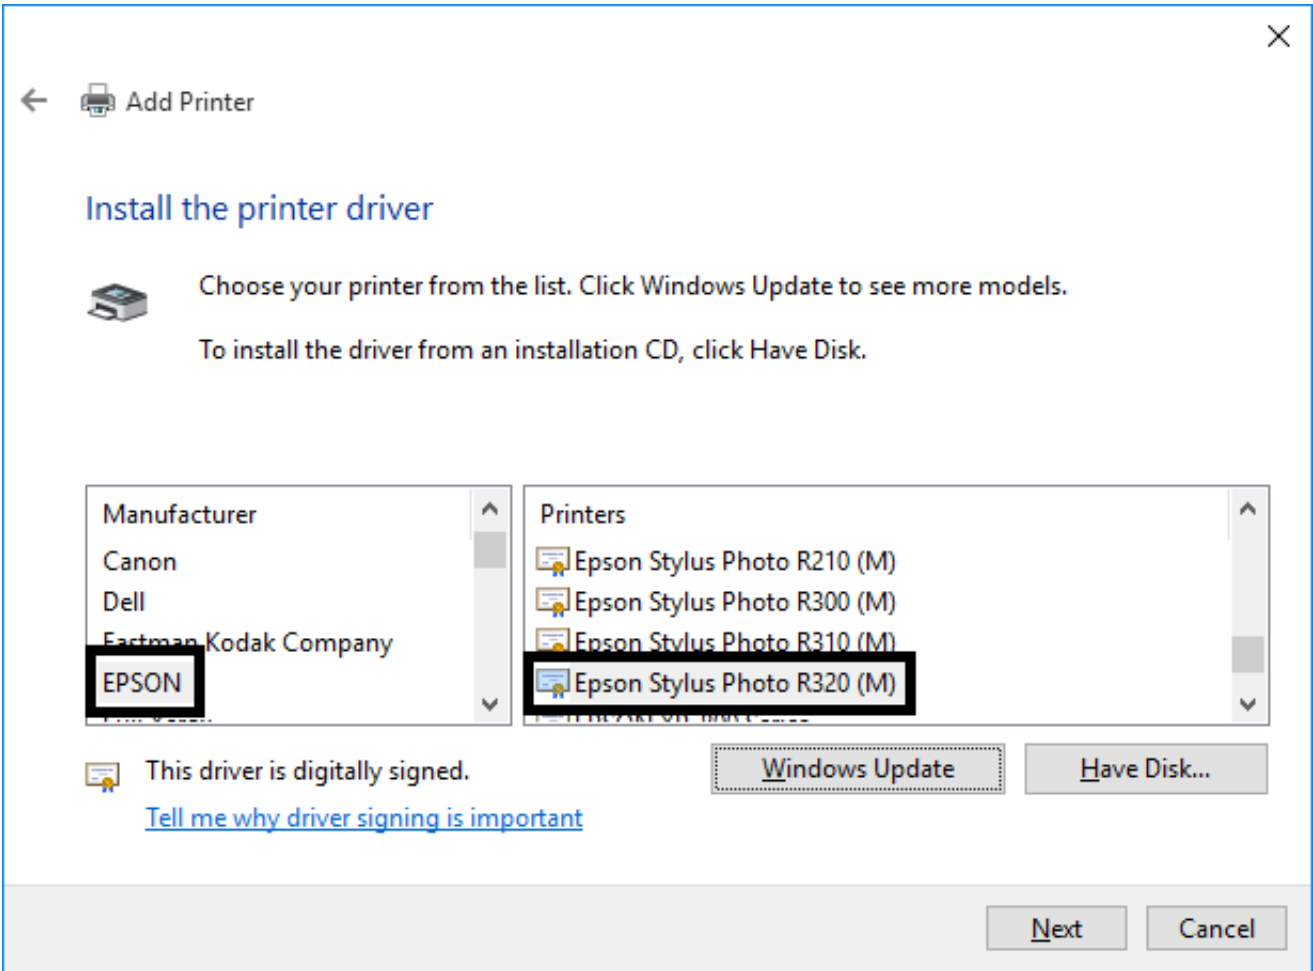

[Install Windows Perc H310 Setup Vs Set](#)

[Install Windows Perc H310 Setup Vs Set](#)

---

I have a dell perc h 310 and an old ga ep45 ud2h motherboard The board would not boot gave this error message: No physical memory available at the location required for the windows boot manager.. H310; User manual; Dell H310 User Manual Pre-Installation Requirements For Windows Driver.. To utilize redundant paths on the PERC H810 card: Set up an