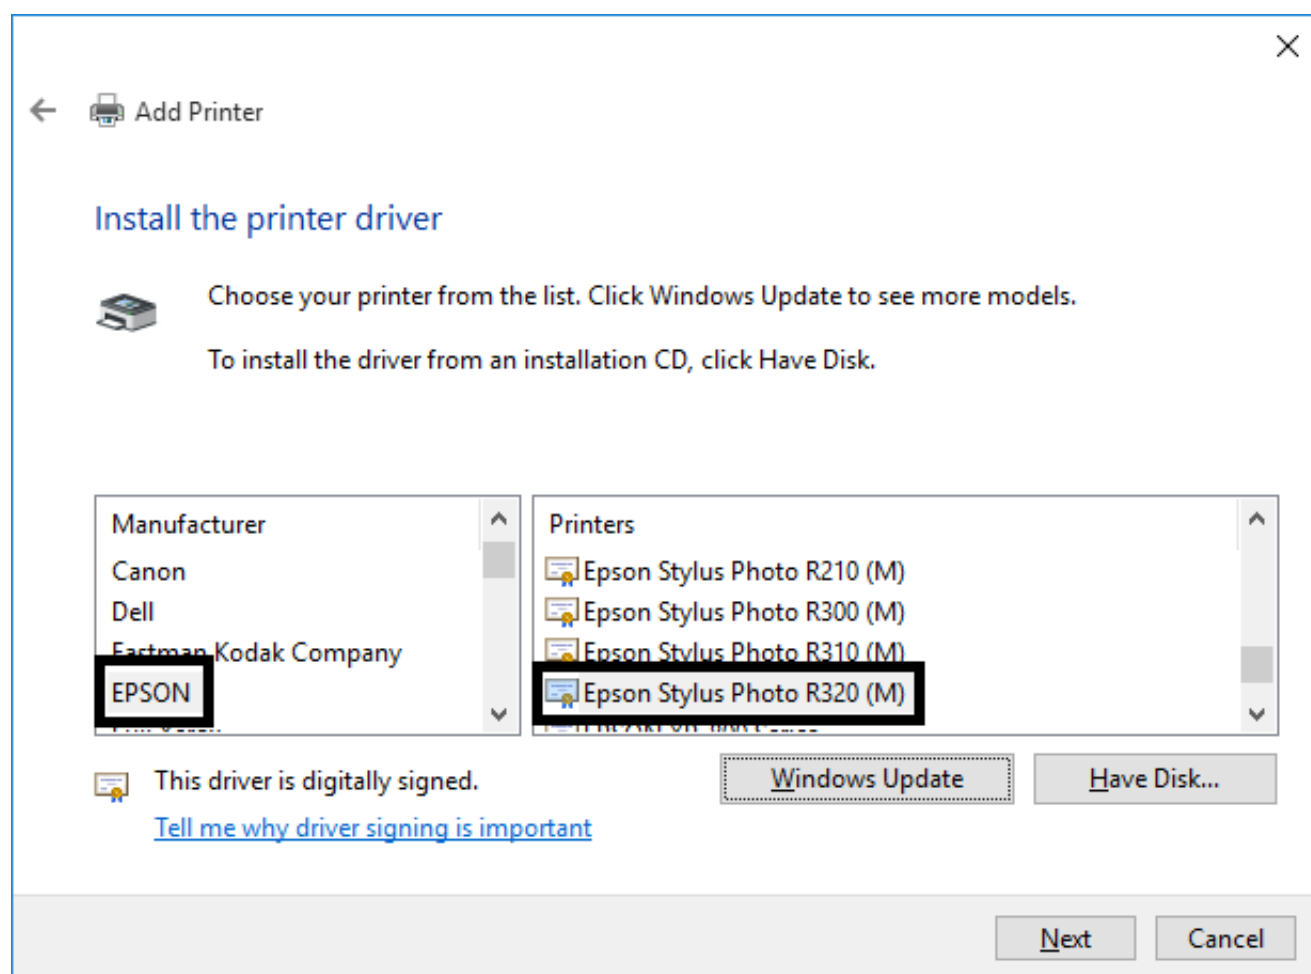

I have a dell perc h 310 and an old ga ep45 ud2h motherboard The board would not boot gave this error message: No physical memory available at the location required for the windows boot manager.. H310; User manual; Dell H310 User Manual Pre-Installation Requirements For Windows Driver.. To utilize redundant paths on the PERC H810 card: Set up an

[Download Longman Dictionary For Mac](#)

[Kup Wd Wdbfkf0010bbkwese My Passport For Mac](#)

[Bahasa Dalam Tafsir Al Qurthubi.pdf](#)

[Myxer Download Free Ringback Tones](#)

[Голицына Воспитание Основ Здорового Образа Жизни](#)

[Enter Shikari Take To The Skies Zip Download](#)